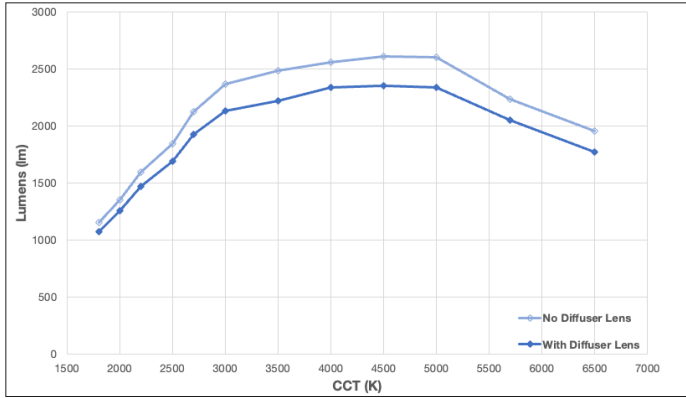

Light Emitting Surface: 9 mm

TWM2 (with Diffuser Lens)

Diameter: 65 mm (2.56 in)
Height: 20.5 mm (0.81 in)

Light Emitting Surface: 32 mm

		ENHANCED	PREMIUM
OPERATING MODES	Static White	√	√
	Tunable White (0–10 V)	√	√
	Warm Dim (Halogen, Incandescent, or Custom)	√	√
BLUETOOTH COMMISSIONING		-	With Programmer /
TRI-MODE DIMMING (TRIAC, ELV, 0–10 V)	Dimmable with TRIAC and ELV	100–1%	100–1%
	Dimmable with 0–10 V	100–1%	100–1%
	Dim to Off with 0–10 V	√	√
CCT TOLERANCE		2-Step (Typical)	2-Step (Typical)
90+ CRI		√	√

FEATURES

- Integrated AC to DC driver electronics (120 to 277 Vac, 50/60 Hz)
- 3 modes of operation: static white, tunable white, warm dim.
 - Static white (selectable CCT): 12 values of CCT.
 - CCT tunable white range: 1800–6500 K
 - Warm dim ranges:
 - 3050–1800 K (MR16 Halogen profile)
 - 2700–1800 K (Incandescent profile)
- Tri-mode™ Dimming (TRIAC, ELV, 0–10 V)
 - Dimming control: 0–10 V or TRIAC (100–1%)
 - CCT control: 0–10 V (100–1%)
 - Optional dim-to-off
- On board thermal foldback
- Front heat sink mounting

	TYPICAL SOURCE LUMENS (lm)	LES SIZE (mm)	CASE SIZE
TWM1	1200, 1400	9, 12, 19	Diameter: 50 mm (1.97 in.) Height: 18.5 mm (0.71 in.)
TWM2	1800, 2600	32	Diameter: 65 mm (2.56 in.) Height: 20.5 mm (0.81 in.)

Typ. Lumen Output at Various CCT Points

Typ. Efficacy (LPW) at Various CCT Points

Spectral Power Data (SPD) at Various CCT Settings

CRI (Ra and R9) at Various CCT Points

12 Selectable CCT Points in the CIE 1931 Color Space