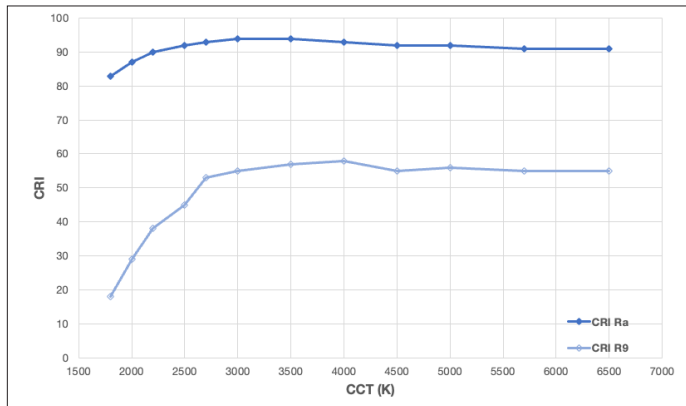

Typ. Lumen Output at Various CCT Points

Typ. Efficacy (LPW) at Various CCT Points

Spectral Power Data (SPD) at Various CCT Settings

CRI (Ra and R9) at Various CCT Points

12 Selectable CCT Points in the CIE 1931 Color Space