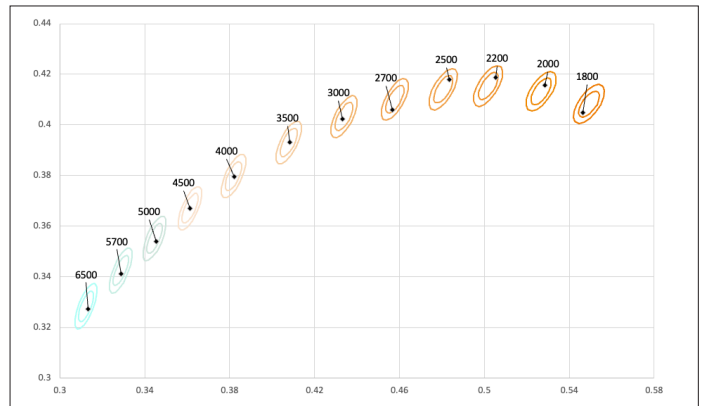

- CRI: 90+
- Color consistency: SDCM < 3-step (2-step typical) MacAdam Ellipse
- Efficacy: > 95 lm/W
- Bluetooth LE commissioning with the ERP Tunable White app (iOS only)

THE TWM DATA TELLS THE STORY

TYPICAL LUMEN AND COLOR PERFORMANCE DATA

Typ. Lumen Output at Various CCT Points

Typ. Efficacy (LPW) at Various CCT Points

Spectral Power Data (SPD) at Various CCT Settings

CRI (Ra and R9) at Various CCT Points

12 Selectable CCT Points in the CIE 1931 Color Space