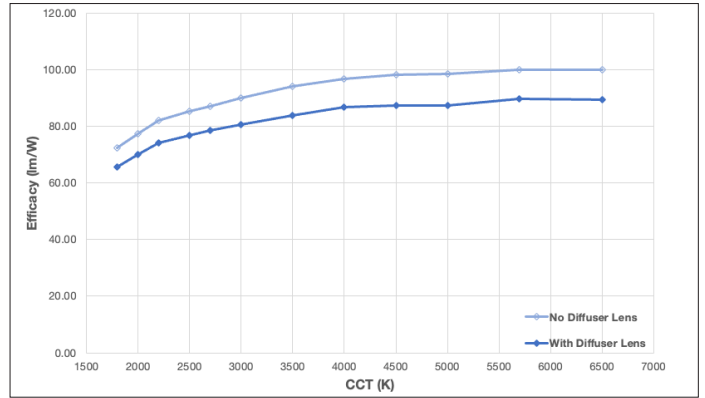

	TYPICAL SOURCE LUMENS (lm)	LES SIZE (mm)	CASE SIZE
TWM1	1200, 1400	9, 12, 19	Diameter: 50 mm (1.97 in.) Height: 18.5 mm (0.71 in.)
TWM2	1800, 2600	32	Diameter: 65 mm (2.56 in.) Height: 20.5 mm (0.81 in.)

- CRI: 90+
- Color consistency: SDCM < 3-step (2-step typical) MacAdam Ellipse
- Efficacy: > 95 lm/W
- Bluetooth LE commissioning with the ERP Tunable White app (iOS only)

THE TWM DATA TELLS THE STORY

TYPICAL LUMEN AND COLOR PERFORMANCE DATA

Typ. Lumen Output at Various CCT Points

Typ. Efficacy (LPW) at Various CCT Points

Spectral Power Data (SPD) at Various CCT Settings

CRI (Ra and R9) at Various CCT Points

12 Selectable CCT Points in the CIE 1931 Color Space