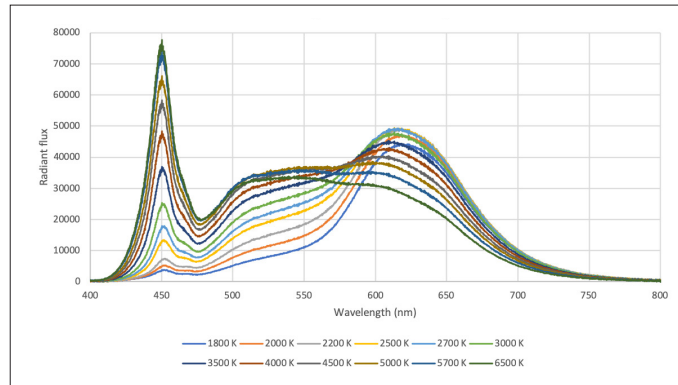

- CRI: 90+
- Color consistency: SDCM < 3-step (2-step typical) MacAdam Ellipse
- Efficacy: > 95 lm/W
- Bluetooth LE commissioning with the ERP Tunable White app (iOS only)

THE TWM DATA TELLS THE STORY

TYPICAL LUMEN AND COLOR PERFORMANCE DATA

Typ. Lumen Output at Various CCT Points

Typ. Efficacy (LPW) at Various CCT Points

Spectral Power Data (SPD) at Various CCT Settings

CRI (Ra and R9) at Various CCT Points

12 Selectable CCT Points in the CIE 1931 Color Space